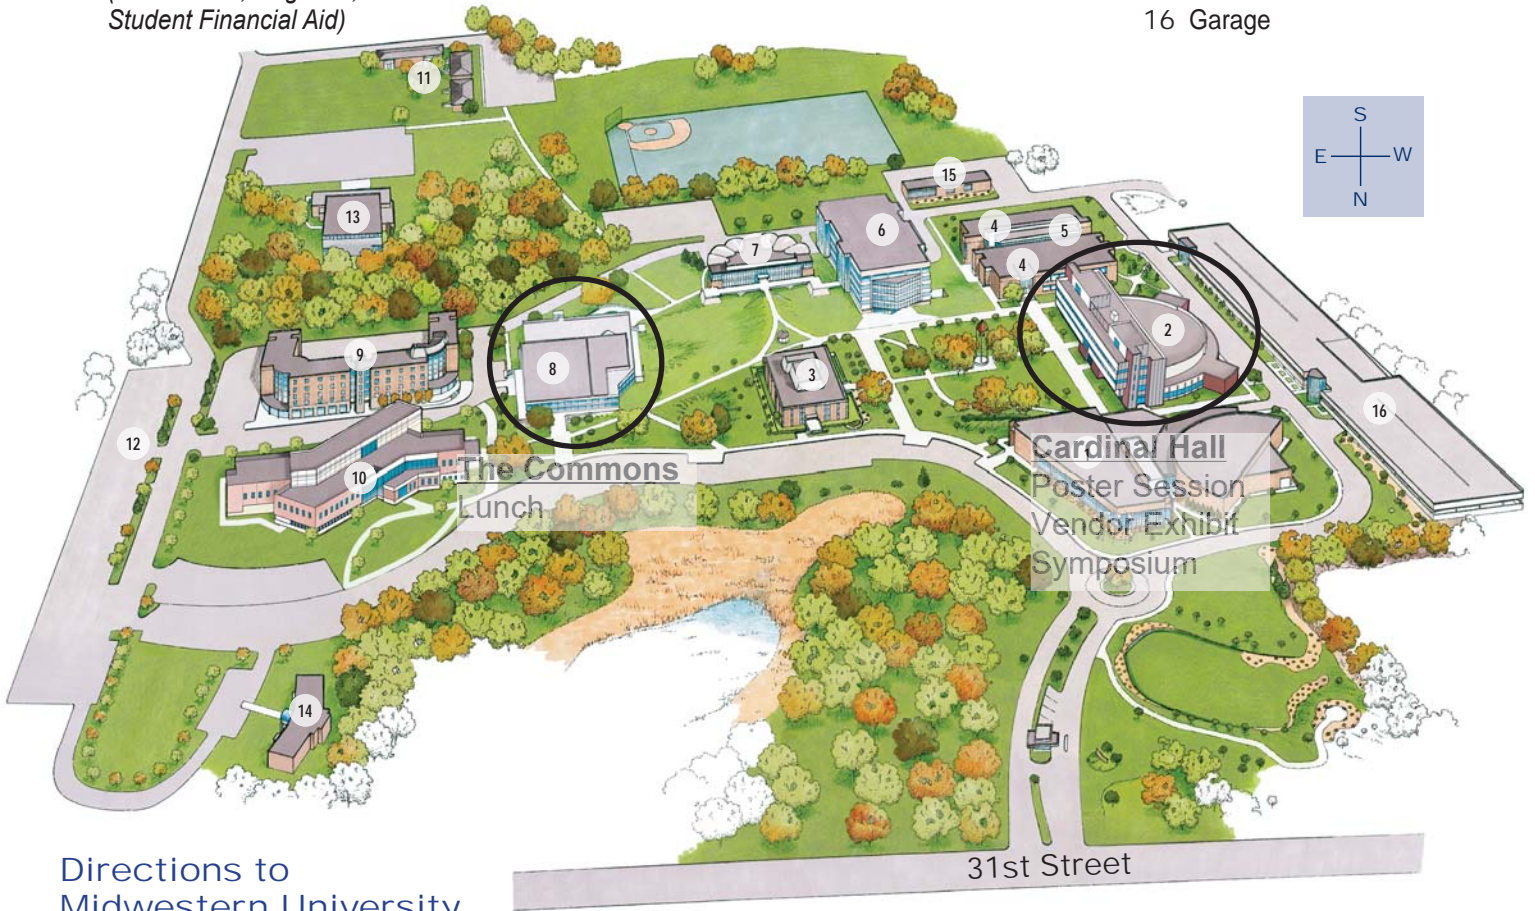

MIDWESTERN UNIVERSITY

Downers Grove, Illinois Campus

- | | | | |
|---|-------------------|-------------------------|--|
| 1 Littlejohn Hall | 4 Alumni Hall | 8 The Commons | 12 Parking |
| 2 Cardinal Hall
<i>(Offices of the Deans)</i> | 5 Hyde Atrium | 9 Redwood Hall | 13 Recreation and Wellness Hall |
| 3 Haspel/Hambrick Hall
<i>(Admissions, Registrar,
Student Financial Aid)</i> | 6 Science Hall | 10 White Oak Hall | 14 University Administration
<i>(Executive Offices)</i> |
| | 7 Centennial Hall | 11 The Pines Apartments | 15 Maintenance |
| | | | 16 Garage |

Directions to Midwestern University Downers Grove Campus

From the West

- Take I-88 E past the cities of Aurora and Naperville
- Exit at Highland Avenue (1st exit past the 355 N exit)
- Turn right onto Highland Avenue
- Make a quick left at the next light (31st Street)
- Continue on 31st Street for approximately 1/4 mile
- The campus is located between Highland Avenue and Meyers Road on the right side of 31st Street

From the East

- Take the Eisenhower expressway (I-290) to I-88 W (toward Aurora)
- Exit at Highland Avenue
- Turn left onto Highland Avenue
- Turn left onto 31st Street
- The campus is located between Highland Avenue and Meyers Road on the right side of 31st Street

From the North

- Take I-294 S to I-88 W
- Follow the directions above (From the East)

From the South

- Take I-294 N to I-88 W
- Follow the directions above (From the East)